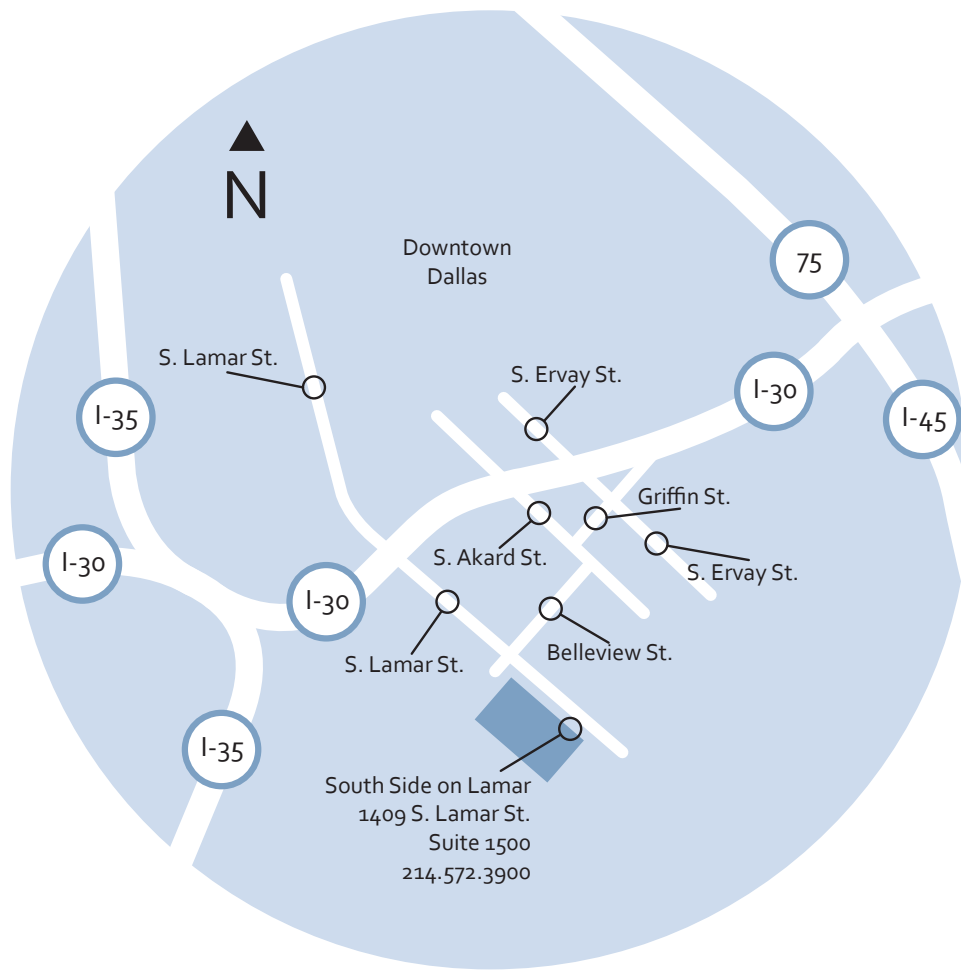

## From DFW Airport (west of Dallas)

- Take I-30 East to Dallas
- Veer right to continue on I-30 East Texarkana
- Exit 458, Lamar St./Griffin St.
- Take the Lamar St. exit
- Turn left onto Lamar St.
- Imaginuity offices 500 meters down Lamar on the right

## From east of Dallas

- Take I-30 West to Dallas
- Exit 45, Ervay St. (left exit)
- You will merge to Griffin St.
- Continue west on Griffin to Akard St.
- Turn left onto Akard St.
- Turn right onto Belleview St.
- Turn left onto S. Lamar St.
- Imaginuity offices immediately down Lamar on the right

## From Love Field Airport

- Take Mockingbird west to I-35
- Take I-35 South
- Veer right to exit 428A, I-30 East Texarkana
- Exit 458, Lamar St./Griffin St.
- Take the Lamar St. exit
- Turn left onto Lamar St.
- Imaginuity offices 500 meters down Lamar on the right

## From U.S. Hwy 75 (northeast of Dallas)

- Take U.S. Hwy 75 South
- Exit 284A, I-30 West
- Veer to "Exit Only, I-30 West"
- Exit 45, Ervay St. (right exit)
- You will merge to Griffin St.
- Continue west on Griffin to Akard St.
- Turn left onto Akard St.
- Turn right onto Belleview St.
- Turn left onto S. Lamar St.
- Imaginuity offices immediately down Lamar on the right